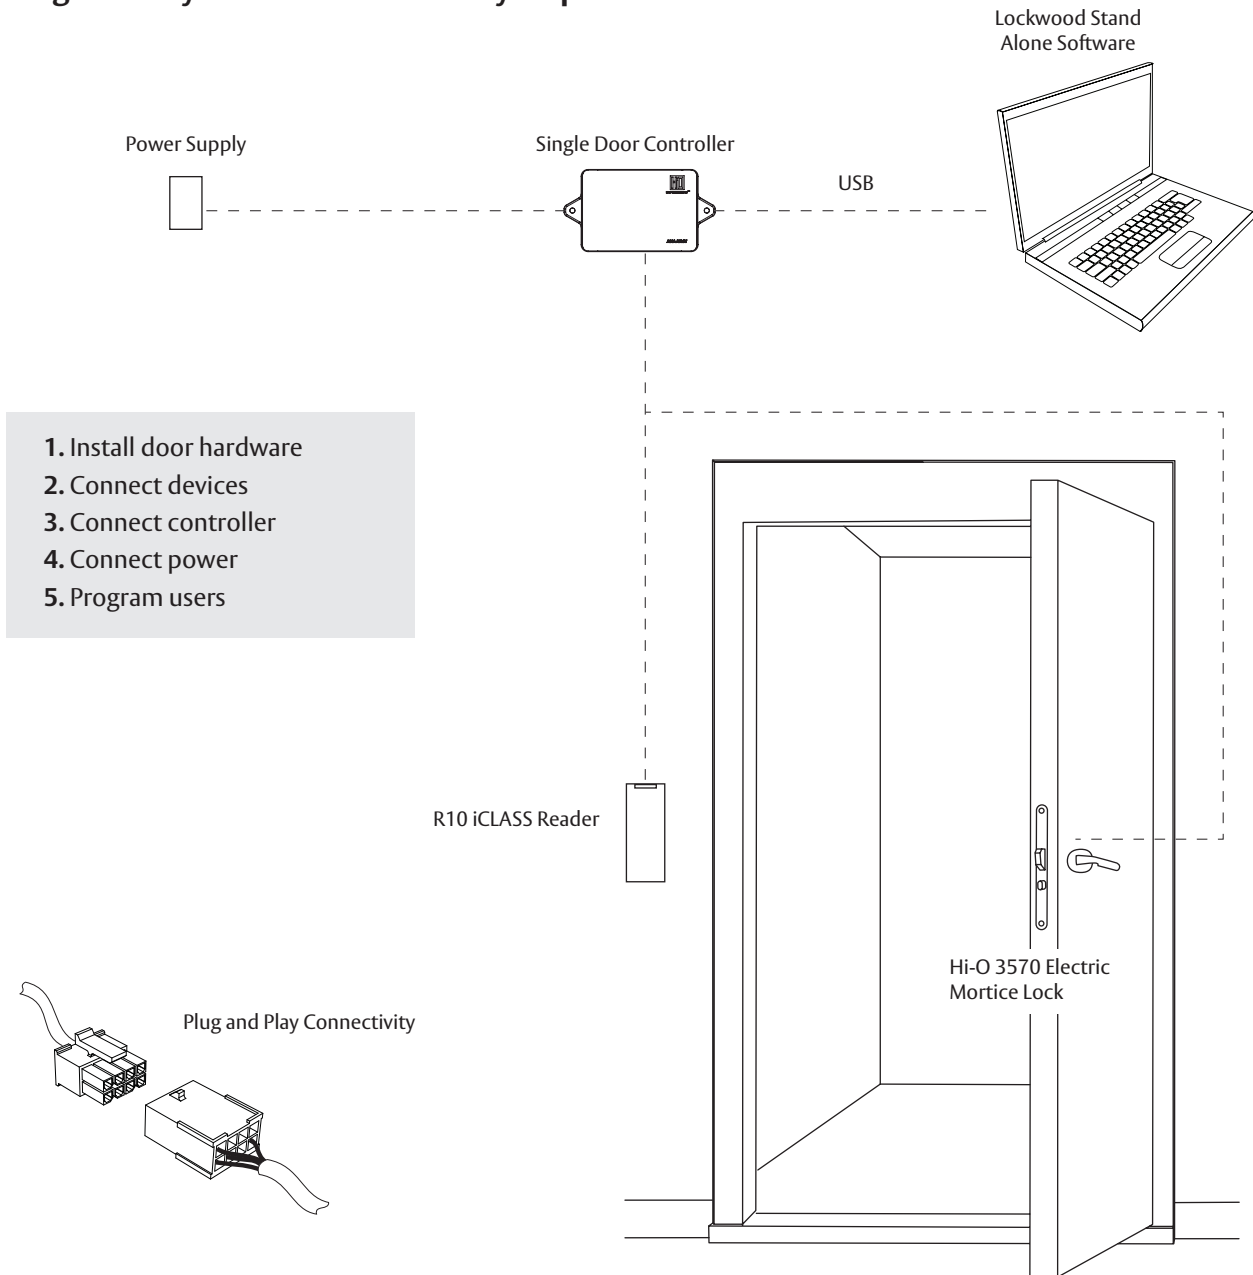

Configuration of the system is even easier with the Lockwood Stand Alone software package. Adding or deleting users is as simple as the click of a button, and audit trails can be viewed at any time via a simple USB connection to the PC.

Kit Contents

- Single Door Controller
- Lockwood 3570 Hi-O Electric Mortice Lock
- HID iCLASS Hi-O Reader prox reader
- 10 iCLASS Corporate 1000 prox cards
- Power supply
- Cable, connectors and Power Transfer
- Lockwood stand alone software

Ordering Information

Part Number

Lockwood Standalone Mortice Kit	LWSA/2
iClass Proximity cards 10 pack	CK1-10
iClass Proximity cards 100 pack	CK1-100

Stand Alone Access Control - Mortice Lock Kit

HI-O TECHNOLOGY®

Plug and Play Installation - five easy steps

Features

- 200 users
- 1000 buffer entry audit trail
- Scheduled entries - weekdays
- One scheduled time zone
- Daylight saving option
- 1 external input
- 1 relay alarm output
- Import users
- Export audit trail
- Password protection
- Site name and location
- Door open too long alarm
- Variable door open time
- Forced door alarm
- iCLASS corporate 1000 reader format