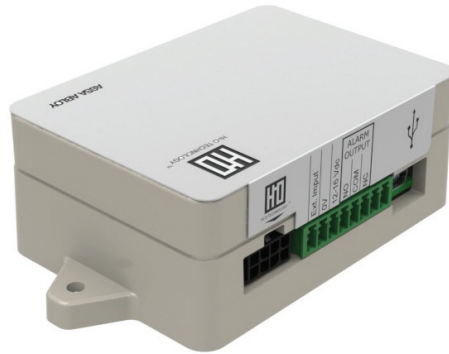

ASSA ABLOY

Stand Alone Access Control - Mortice Lock Kit

HI-O TECHNOLOGY®

Hi-O R10 iCLASS reader

Hi-O Single Door controller

Hi-O 3570 Electric Mortice Lock

The Lockwood stand alone electronic access control system is based on the Hi-O technology platform & provides advanced functionality with seamless plug and play installation.