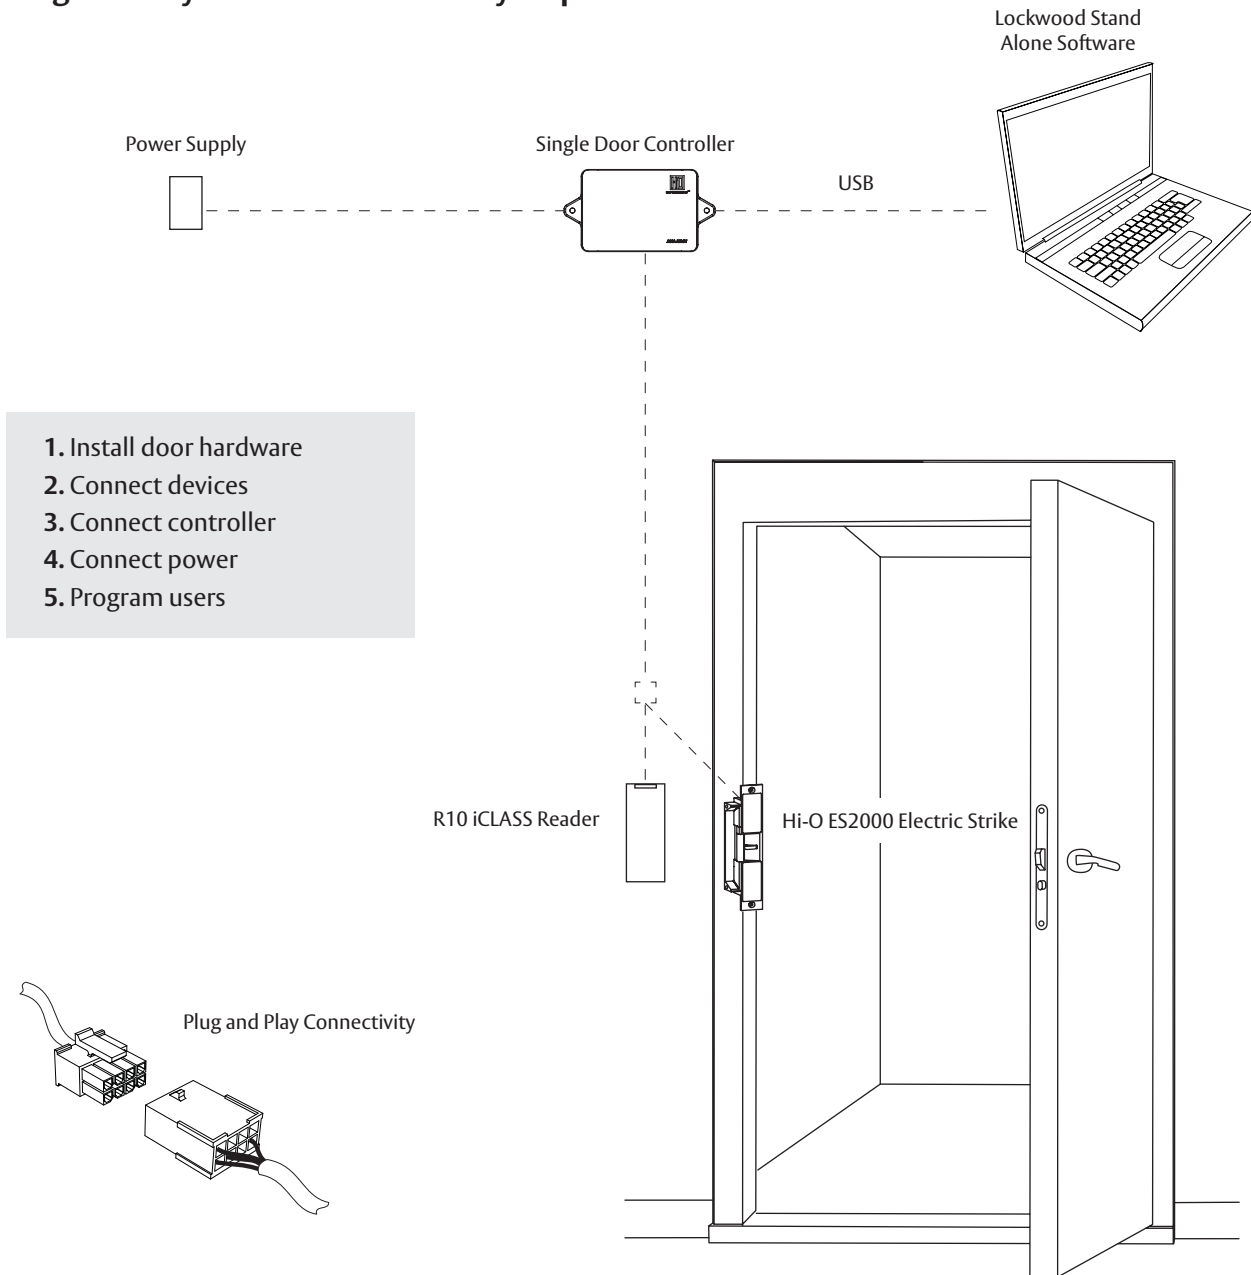

Ordering Information

Part Number

Lockwood Standalone Strike Kit

LWSA/1

iClass Proximity cards 10 pack

C1K-10

iClass Proximity cards 100 pack

C1K-100

Stand Alone Access Control - Strike Kit

HI-O TECHNOLOGY®

Plug and Play Installation - five easy steps

Features

- 200 users
- 1000 buffer entry audit trail
- Scheduled entries - weekdays
- One scheduled time zone
- Daylight saving option
- 1 external input
- 1 relay alarm output
- Import users
- Export audit trail
- Password protection
- Site name and location
- Door open too long alarm
- Variable door open time
- Forced door alarm
- iCLASS corporate 1000 reader format

ASSA ABLOY

Stand Alone Access Control - Mortice Lock Kit

HI-O TECHNOLOGY®

Hi-O R10 iCLASS reader

Hi-O Single Door controller

Hi-O 3570 Electric Mortice Lock

The Lockwood stand alone electronic access control system is based on the Hi-O technology platform & provides advanced functionality with seamless plug and play installation.

The system is supplied in a kit form and includes all necessary electronic components & software to install one access control door.

Installation is a breeze as there is no termination or soldering of any wiring due to the plug and play capabilities of the Hi-O platform. Therefore the set up can be achieved with minimal knowledge of access control or electrical installations.